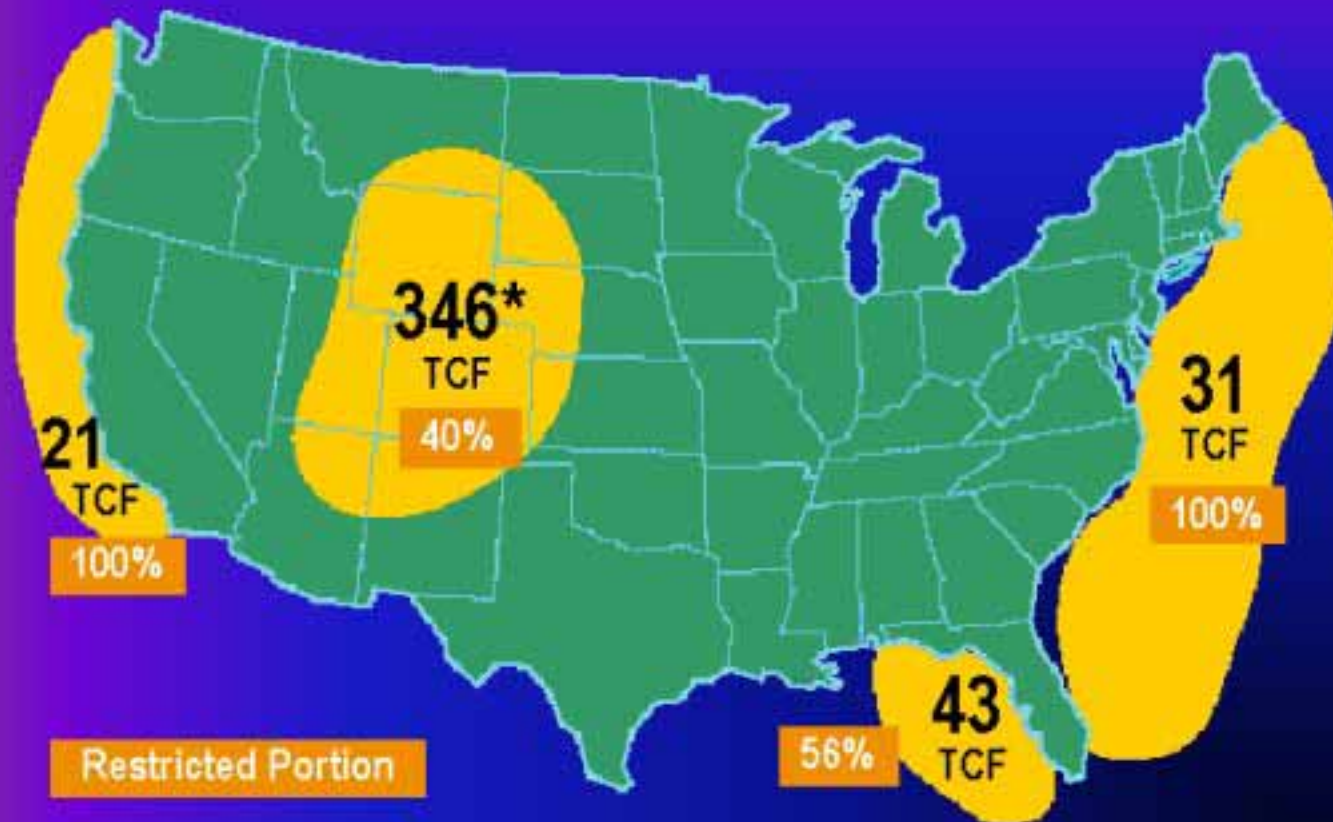

U.S. Lower-48 Natural Gas Resources Subject to Access Restrictions

* Approximately 29 TCF Of The Rockies Gas Resources Are Closed To Development And 108 TCF Are Available With Restrictions.

NPC