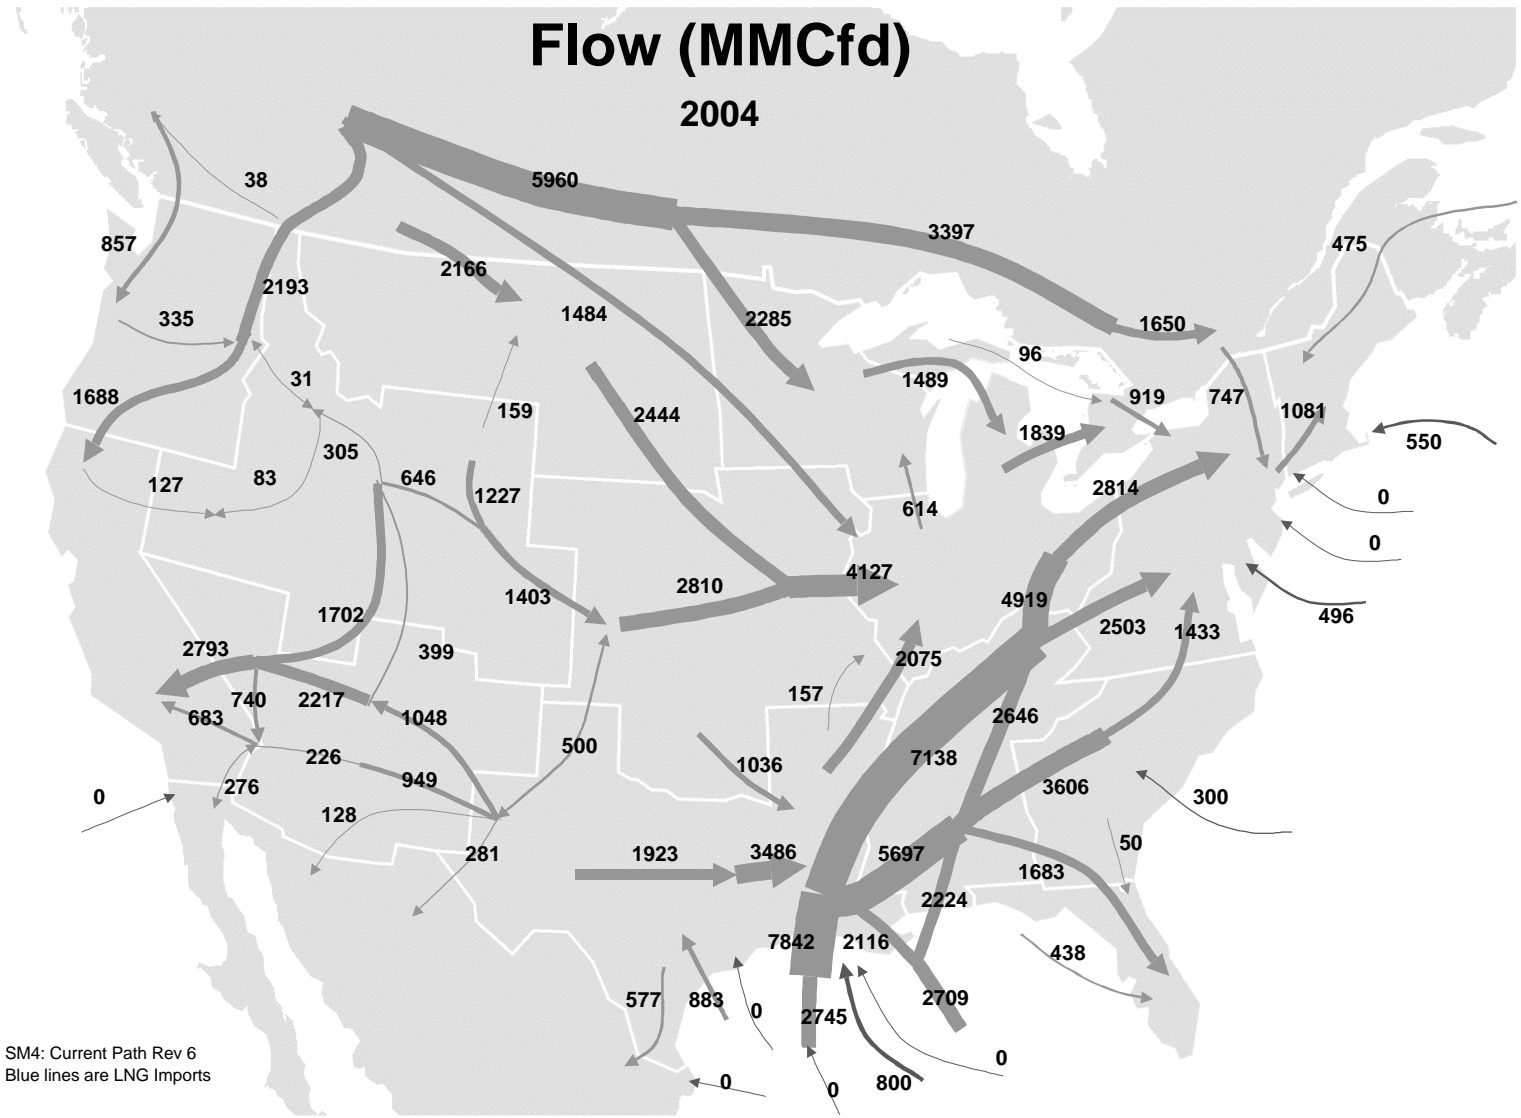

Flow (MMcfd)

2004

SM4: Current Path Rev 6
Blue lines are LNG Imports